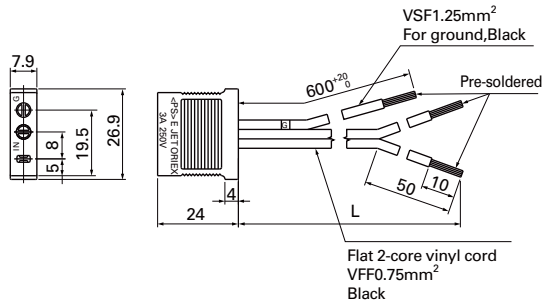

Products Compliant with Electrical Appliance and Material Safety Law (unit : mm)

For 120×120×38mm (not including AC/DC fan)

Model	Power cord length (L) [mm]	Mass [g]
489-006-L10	1,000	47
489-006-L21	2,100	76
489-006-L35	3,500	114

● Be careful not to damage the plug/cord when taking them out of the package.