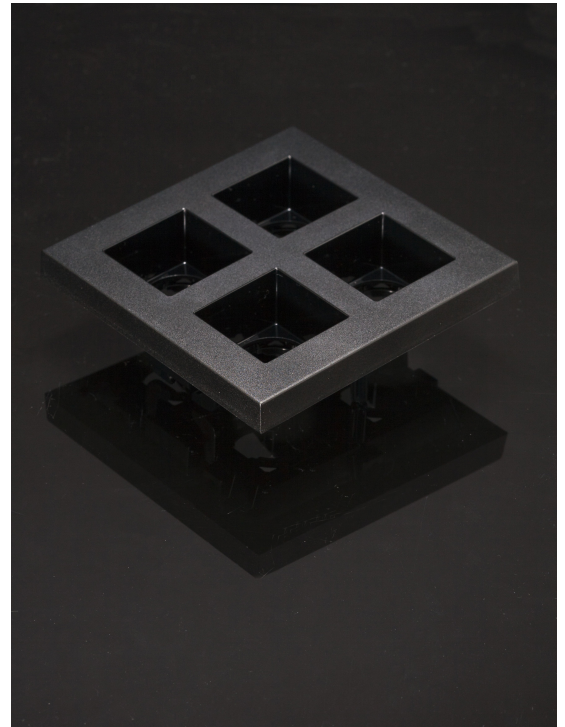

## FLORENTINA-2X2-SHD

Black shade for FLORENTINA-2X2 assemblies

### TECHNICAL SPECIFICATIONS:

Dimensions	95.57x95.57 mm
Height	17.7 mm
Fastening	pin
Colour	black
Box size	451 x 241 x 298 mm
Box weight	10 kg
Quantity in Box	248 pcs
ROHS compliant	yes ⓘ

### MATERIAL SPECIFICATIONS:

Component	Type	Material	Colour
FLORENTINA-2X2-SHD	Shade	PC	black