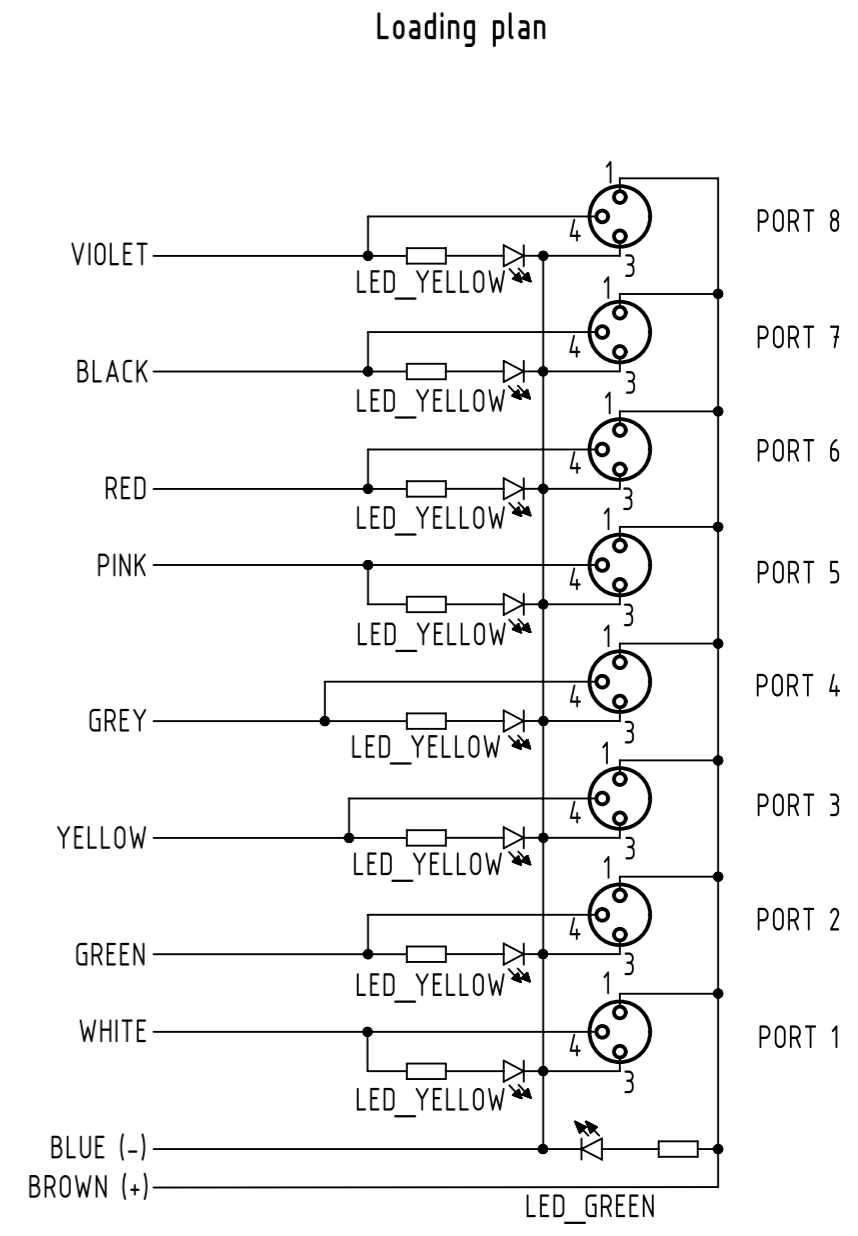

No.	1	2	3	4	5	6	7	8	1-8	1-8	15-30 V (DC)	2A per Signal	6A total
M8 cable color	white	green	yellow	grey	pink	red	black	violet	(+)	(-)			

Electrical data:

- Rated voltage: 15-30V DC
- Nominal: 2 A per Contact
- Current: 6 A max total
- Protection level: IP 67
- Temperature range: -25°C...+80°C

PUR, max. 10x0.34 + 2x0.75	10
Type of cable	Dim. a[m]

All Dimensions in mm		Tech. Character.		Free size tol.		According to production drawing	
All rights reserved Department HCS - RO		Created by MUNTEANV	Inspected by POPESCU	Standardisation AVRAM	Date 2017-04-24	State Final Release	
HARTING Customised Solutions D-32427 Minden		Title har-SAB M8/8/3p PAC		Doc-Key / ECM-Nr. 100689681/UGD/000/C 500000118447		Rev. C	Page 1/1
		Type TB	Number 090700120100				