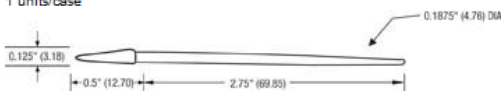

Product Dimensions

2309-1000 Foam Arrow Tip Swab

1000 ct
1 units/case

Environmental Policy

Techspray is committed to developing products to ensure a safer and cleaner environment. We will continue to meet and sustain the regulations of all federal, state and local government agencies.