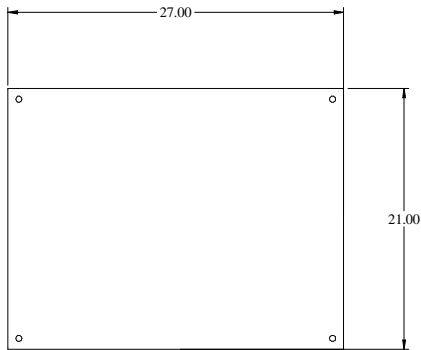

PART No. 1418N4SSKR8

for more information visit
www.hammfg.com

Data subject to change without notice

Isometric drawing Not to Scale

TOP VIEW

ISOMETRIC VIEW

INNER PANEL

BACK VIEW

SIDE VIEW

FRONT VIEW

SIDE VIEW

BOTTOM VIEW