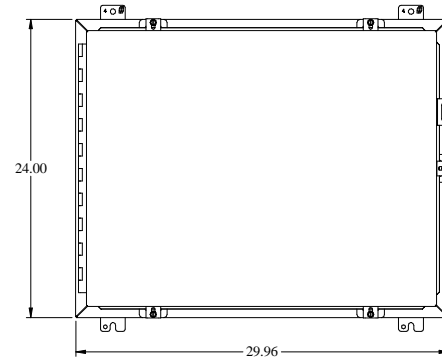

PART No. 1418N4SSKR8

for more information visit
www.hammfg.com

Data subject to change without notice

Isometric drawing Not to Scale

TOP VIEW

ISOMETRIC VIEW

INNER PANEL

BACK VIEW

SIDE VIEW

FRONT VIEW

SIDE VIEW

BOTTOM VIEW