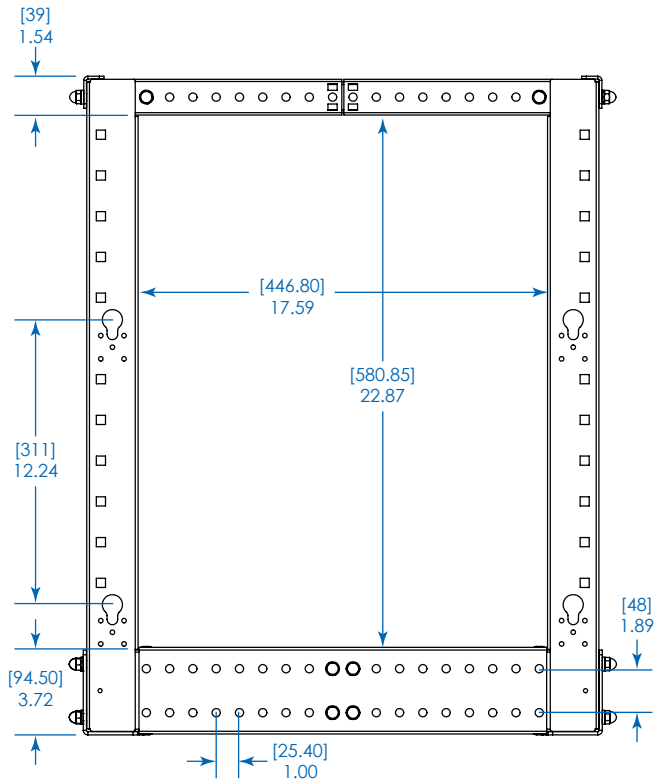

Integrated
Baying Tabs

Square Hole
Mounting

- A** Adjustable Mounting Rails (4)
- B** Toolless Button Holes
(for vertical PDUs or cable managers)

Also Includes: Owner's manual, installation hardware, rack-mount equipment mounting hardware (16 cage nuts, 16 screws, 16 washers) and cable management hooks.

Specifications

Model	SR4POST13
Rack Spaces	13U
Stationary Load Capacity	1000 lb. / 453.6 kg
Unit Dimensions (H x W x D)	28.3 x 20.2 x 39.3 in. / 719 x 513 x 998 mm (adjustable depth)
Shipping Dimensions (H x W x D)	4.5 x 6.5 x 48.6 in. / 115 x 165 x 1235 mm
Unit Weight	39 lb. / 17.7 kg
Shipping Weight	41.9 lb. / 19 kg
Standards	Tested to EIA-310-D, IEC 60297-3-100, RoHS

SEE NEXT PAGE FOR DETAILED UNIT MEASUREMENTS

1111 W. 35th Street
Chicago, IL 60609 USA
773.869.1234
www.tripplite.com

FRONT VIEW

SIDE VIEW

TOP VIEW

BOTTOM VIEW

MODEL:

SR4POST13

1111 W. 35th Street
Chicago, IL 60609 USA
773.869.1234

www.tripp-lite.com

Dimensions: [mm] INCHES

Tripp Lite has a policy of continuous improvement. Specifications are subject to change without notice.