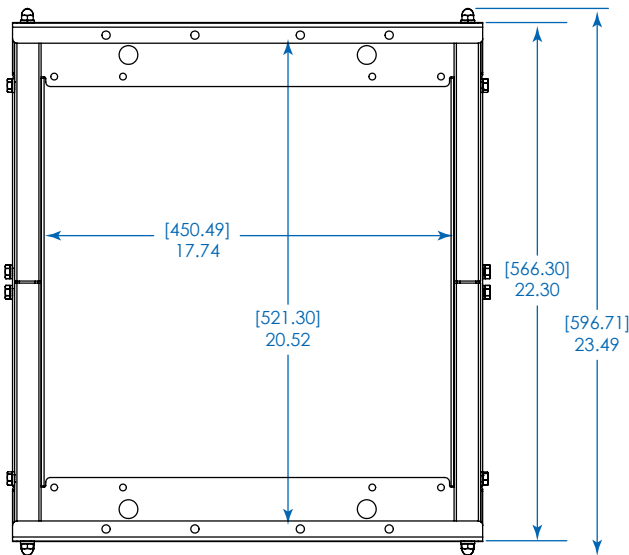

Specifications

Model	SR4POST13
Rack Spaces	13U
Stationary Load Capacity	1000 lb. / 453.6 kg
Unit Dimensions (H x W x D)	28.3 x 20.2 x 39.3 in. / 719 x 513 x 998 mm (adjustable depth)
Shipping Dimensions (H x W x D)	4.5 x 6.5 x 48.6 in. / 115 x 165 x 1235 mm
Unit Weight	39 lb. / 17.7 kg
Shipping Weight	41.9 lb. / 19 kg
Standards	Tested to EIA-310-D, IEC 60297-3-100, RoHS

SEE NEXT PAGE FOR DETAILED UNIT MEASUREMENTS

1111 W. 35th Street
Chicago, IL 60609 USA
773.869.1234
www.tripplite.com

FRONT VIEW

SIDE VIEW

TOP VIEW

BOTTOM VIEW

MODEL:

SR4POST13

1111 W. 35th Street
Chicago, IL 60609 USA
773.869.1234

www.tripp-lite.com

Dimensions: [mm] INCHES

Tripp Lite has a policy of continuous improvement. Specifications are subject to change without notice.