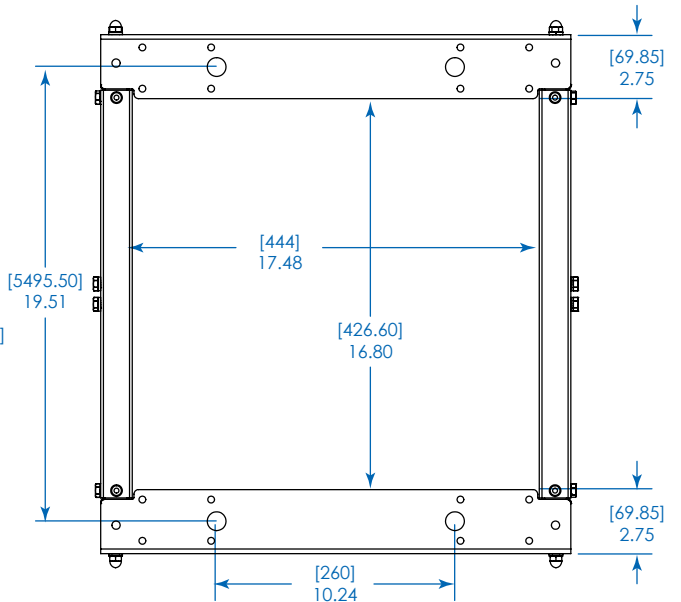

Specifications

Model	SR4POST13
Rack Spaces	13U
Stationary Load Capacity	1000 lb. / 453.6 kg
Unit Dimensions (H x W x D)	28.3 x 20.2 x 39.3 in. / 719 x 513 x 998 mm (adjustable depth)
Shipping Dimensions (H x W x D)	4.5 x 6.5 x 48.6 in. / 115 x 165 x 1235 mm
Unit Weight	39 lb. / 17.7 kg
Shipping Weight	41.9 lb. / 19 kg
Standards	Tested to EIA-310-D, IEC 60297-3-100, RoHS

SEE NEXT PAGE FOR DETAILED UNIT MEASUREMENTS

1111 W. 35th Street
Chicago, IL 60609 USA
773.869.1234
www.tripplite.com

FRONT VIEW

SIDE VIEW

TOP VIEW

BOTTOM VIEW

MODEL:

SR4POST13

1111 W. 35th Street
Chicago, IL 60609 USA
773.869.1234

www.tripp-lite.com

Dimensions: [mm] INCHES

Tripp Lite has a policy of continuous improvement. Specifications are subject to change without notice.