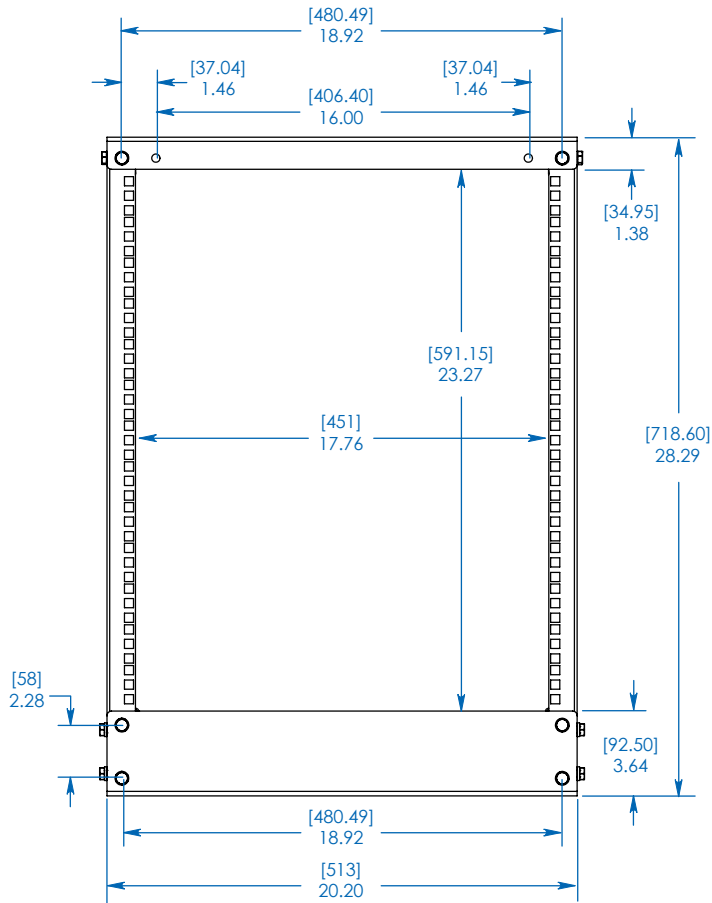

Integrated
Baying Tabs

Square Hole
Mounting

- A** Adjustable Mounting Rails (4)
- B** Toolless Button Holes
(for vertical PDUs or cable managers)

Also Includes: Owner's manual, installation hardware, rack-mount equipment mounting hardware (16 cage nuts, 16 screws, 16 washers) and cable management hooks.

Specifications

Model	SR4POST13
Rack Spaces	13U
Stationary Load Capacity	1000 lb. / 453.6 kg
Unit Dimensions (H x W x D)	28.3 x 20.2 x 39.3 in. / 719 x 513 x 998 mm (adjustable depth)
Shipping Dimensions (H x W x D)	4.5 x 6.5 x 48.6 in. / 115 x 165 x 1235 mm
Unit Weight	39 lb. / 17.7 kg
Shipping Weight	41.9 lb. / 19 kg
Standards	Tested to EIA-310-D, IEC 60297-3-100, RoHS

SEE NEXT PAGE FOR DETAILED UNIT MEASUREMENTS

1111 W. 35th Street
Chicago, IL 60609 USA
773.869.1234
www.tripplite.com

FRONT VIEW

SIDE VIEW

TOP VIEW

BOTTOM VIEW

MODEL:

SR4POST13

1111 W. 35th Street
Chicago, IL 60609 USA
773.869.1234

www.tripp-lite.com

Dimensions: [mm] INCHES

Tripp Lite has a policy of continuous improvement. Specifications are subject to change without notice.