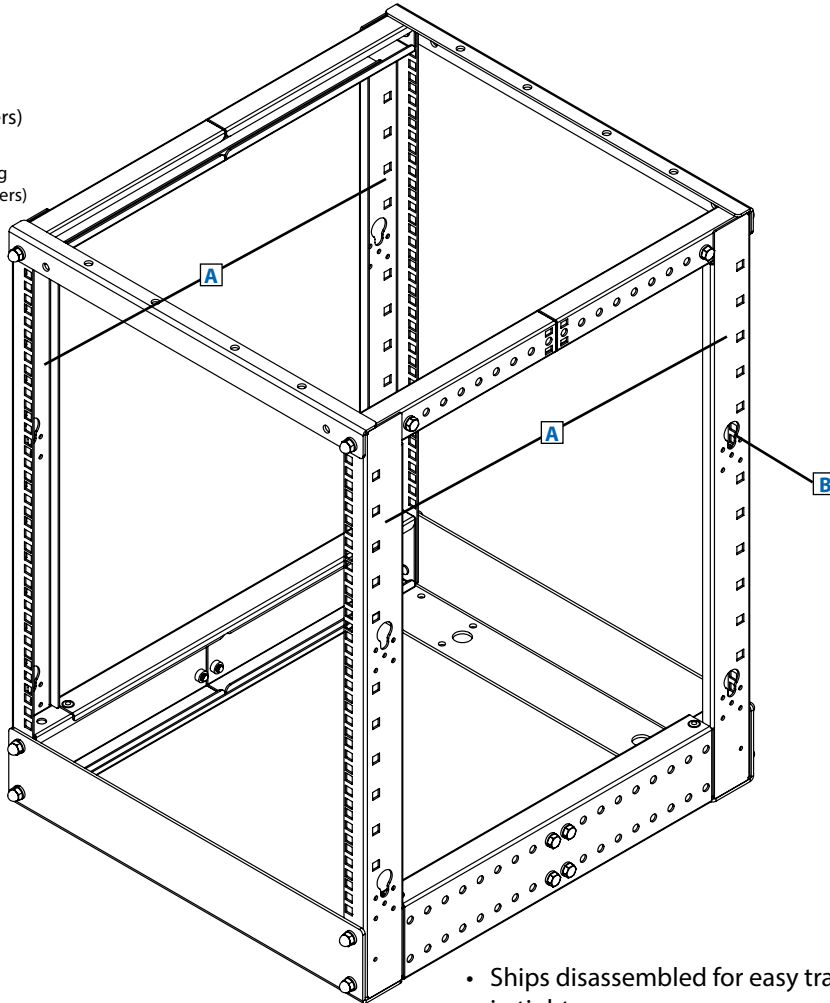

MODEL:

SR4POST13

13U SmartRack® Open Frame Rack

13 Rack Units

1000 lb.
Stationary
Load Capacity

Standard 19-inch
Rack Width

Toolless
Mounting Slots

Adjustable
Rails with Easy-View
Depth Index

Integrated
Baying Tabs

Square Hole
Mounting

- A** Adjustable Mounting Rails (4)
- B** Toolless Button Holes
(for vertical PDUs or cable managers)

Also Includes: Owner's manual, installation hardware, rack-mount equipment mounting hardware (16 cage nuts, 16 screws, 16 washers) and cable management hooks.

- Ships disassembled for easy transport and assembly in tight spaces
- Modular design optimized for quick configuration and reconfiguration
- Multiple units can be bolted together side by side
- Ideal for cost-conscious 19-inch rack-mount applications in up to 13U rack space

Specifications

Model	SR4POST13
Rack Spaces	13U
Stationary Load Capacity	1000 lb. / 453.6 kg
Unit Dimensions (H x W x D)	28.3 x 20.2 x 39.3 in. / 719 x 513 x 998 mm (adjustable depth)
Shipping Dimensions (H x W x D)	4.5 x 6.5 x 48.6 in. / 115 x 165 x 1235 mm
Unit Weight	39 lb. / 17.7 kg
Shipping Weight	41.9 lb. / 19 kg
Standards	Tested to EIA-310-D, IEC 60297-3-100, RoHS