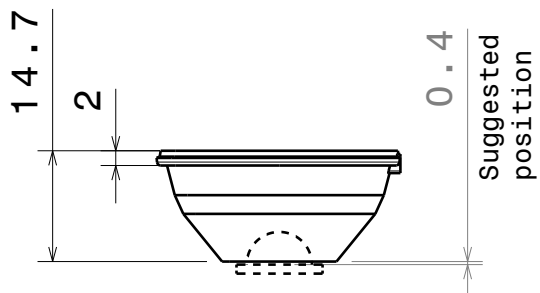

Isometric view

Bottom view

Markings:
 MIRA-M: 2500
 MIRA-W: 2501
 MIRA-WW: 2502

Front view

Top view

Dimension D:
 - C12500_MIRA-M 29,7mm
 - C12501_MIRA-W 28,4mm
 - C12502_MIRA-WW 28,4mm

Material: PC

This drawing is our property.
 It can't be reproduced
 or communicated without
 our written agreement.