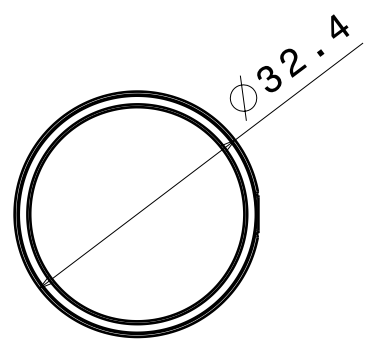

Isometric view

Bottom view

Markings:
 MIRA-M: 2500
 MIRA-W: 2501
 MIRA-WW: 2502

Front view

Top view

Dimension D:
 - C12500_MIRA-M 29,7mm
 - C12501_MIRA-W 28,4mm
 - C12502_MIRA-WW 28,4mm

Material: PC

This drawing is our property.
 It can't be reproduced
 or communicated without
 our written agreement.

Ledil Oy
 Salorankatu 10
 FIN 24240 SALO
 Finland

DRAWING TITLE

Datasheet MIRA lens

DRAWN BY mav		DATE 02.04.2012		DRAWING NUMBER -				REV 1	
CHECKED BY sn		DATE 02.04.2012						SIZE A4	SHEET 1 / 1
DESIGNED BY mav		DATE 29.11.2011		SCALE 1 : 1	WEIGHT (g)				